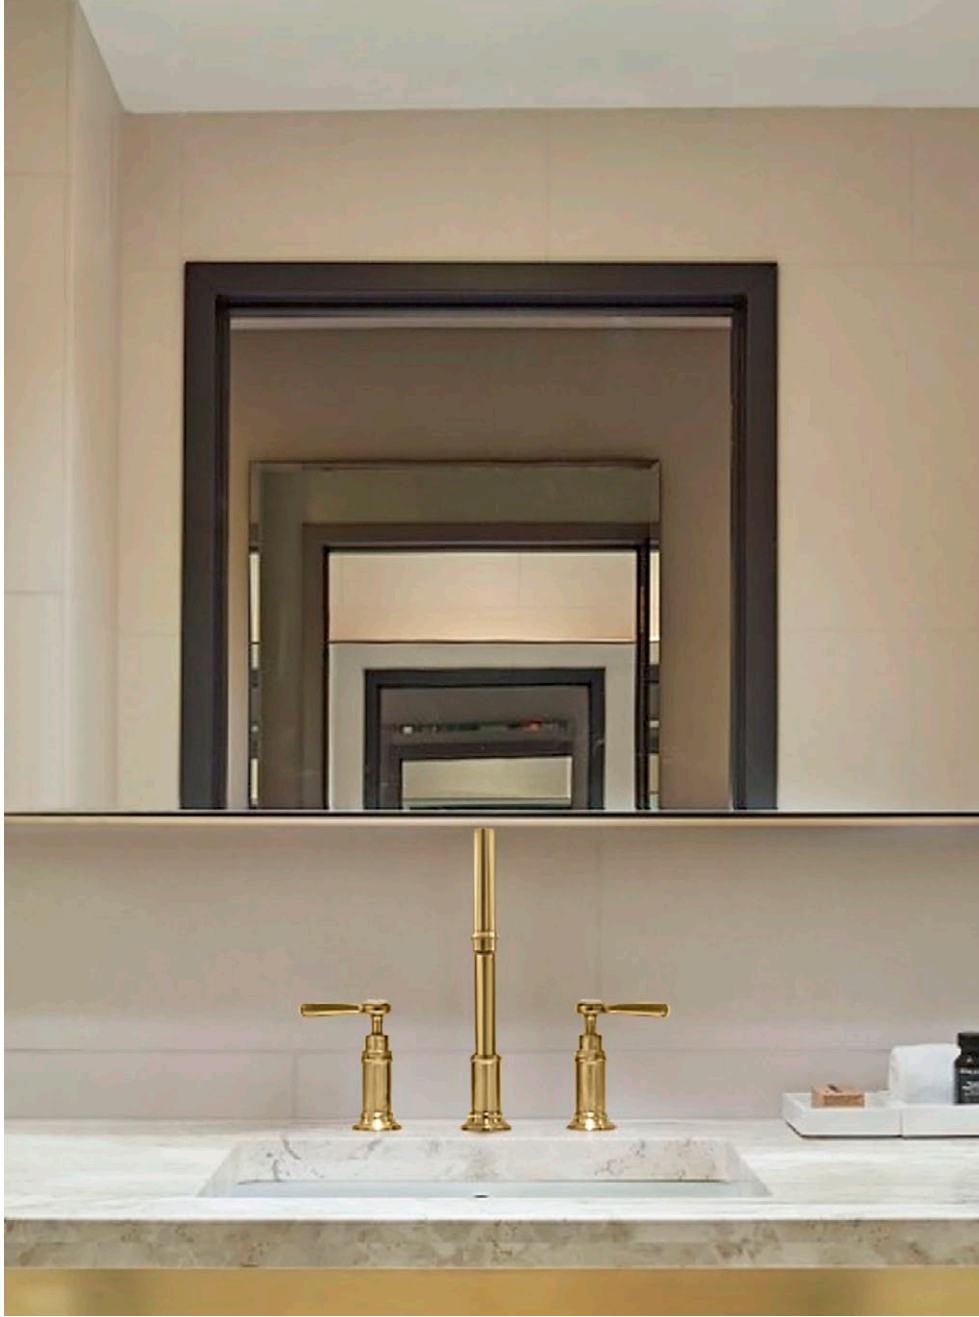

© 111 Howard